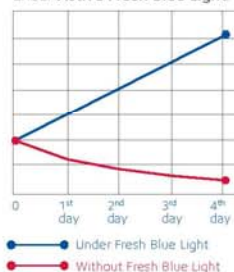

Vitamin change in tomatoes under Active Fresh Blue Light